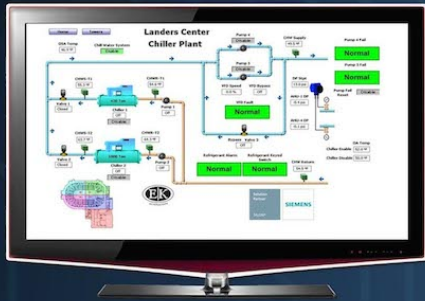

INTEGRATION | MOBILIZATION | VERIFICATION

901.654.2394 | ekautomation.com

Solution
Partner

TALON®

SIEMENS

EK AUTOMATION SYSTEM SOLUTIONS

EK INTEGRATION™

As a Siemens Solution Partner, we are your single source expert for a complete TALON open protocol control system. Our EK INTEGRATION system is web-based and powered by the Tridium Niagara Framework. TALON is able to seamlessly link BACnet, LonTalk, Modbus and other common open protocol devices into a single, robust control system. Non-proprietary and completely expandable to include HVAC, lighting, security and fire life safety. You'll control everything through a single workstation featuring an elegant but robust user interface. You'll also be able to access your system from anywhere with TALON web technology.

EK MOBILIZATION™

Our EK MOBILIZATION solution, expands the building automation user experience to a whole new level. With the every growing demand of smart phones and smart tablets in the work environment, our MOBILIZATION solution brings your building's automation system to the computing device you use most. Built on the same Siemens Talon platform as our EK AUTOMATION solution, EK MOBILIZATION includes our Fluid Integration software providing 3D imaging and smart phone and tablet apps for more enhanced experience, accessibility and convenience. Login into your building automation where ever you are.